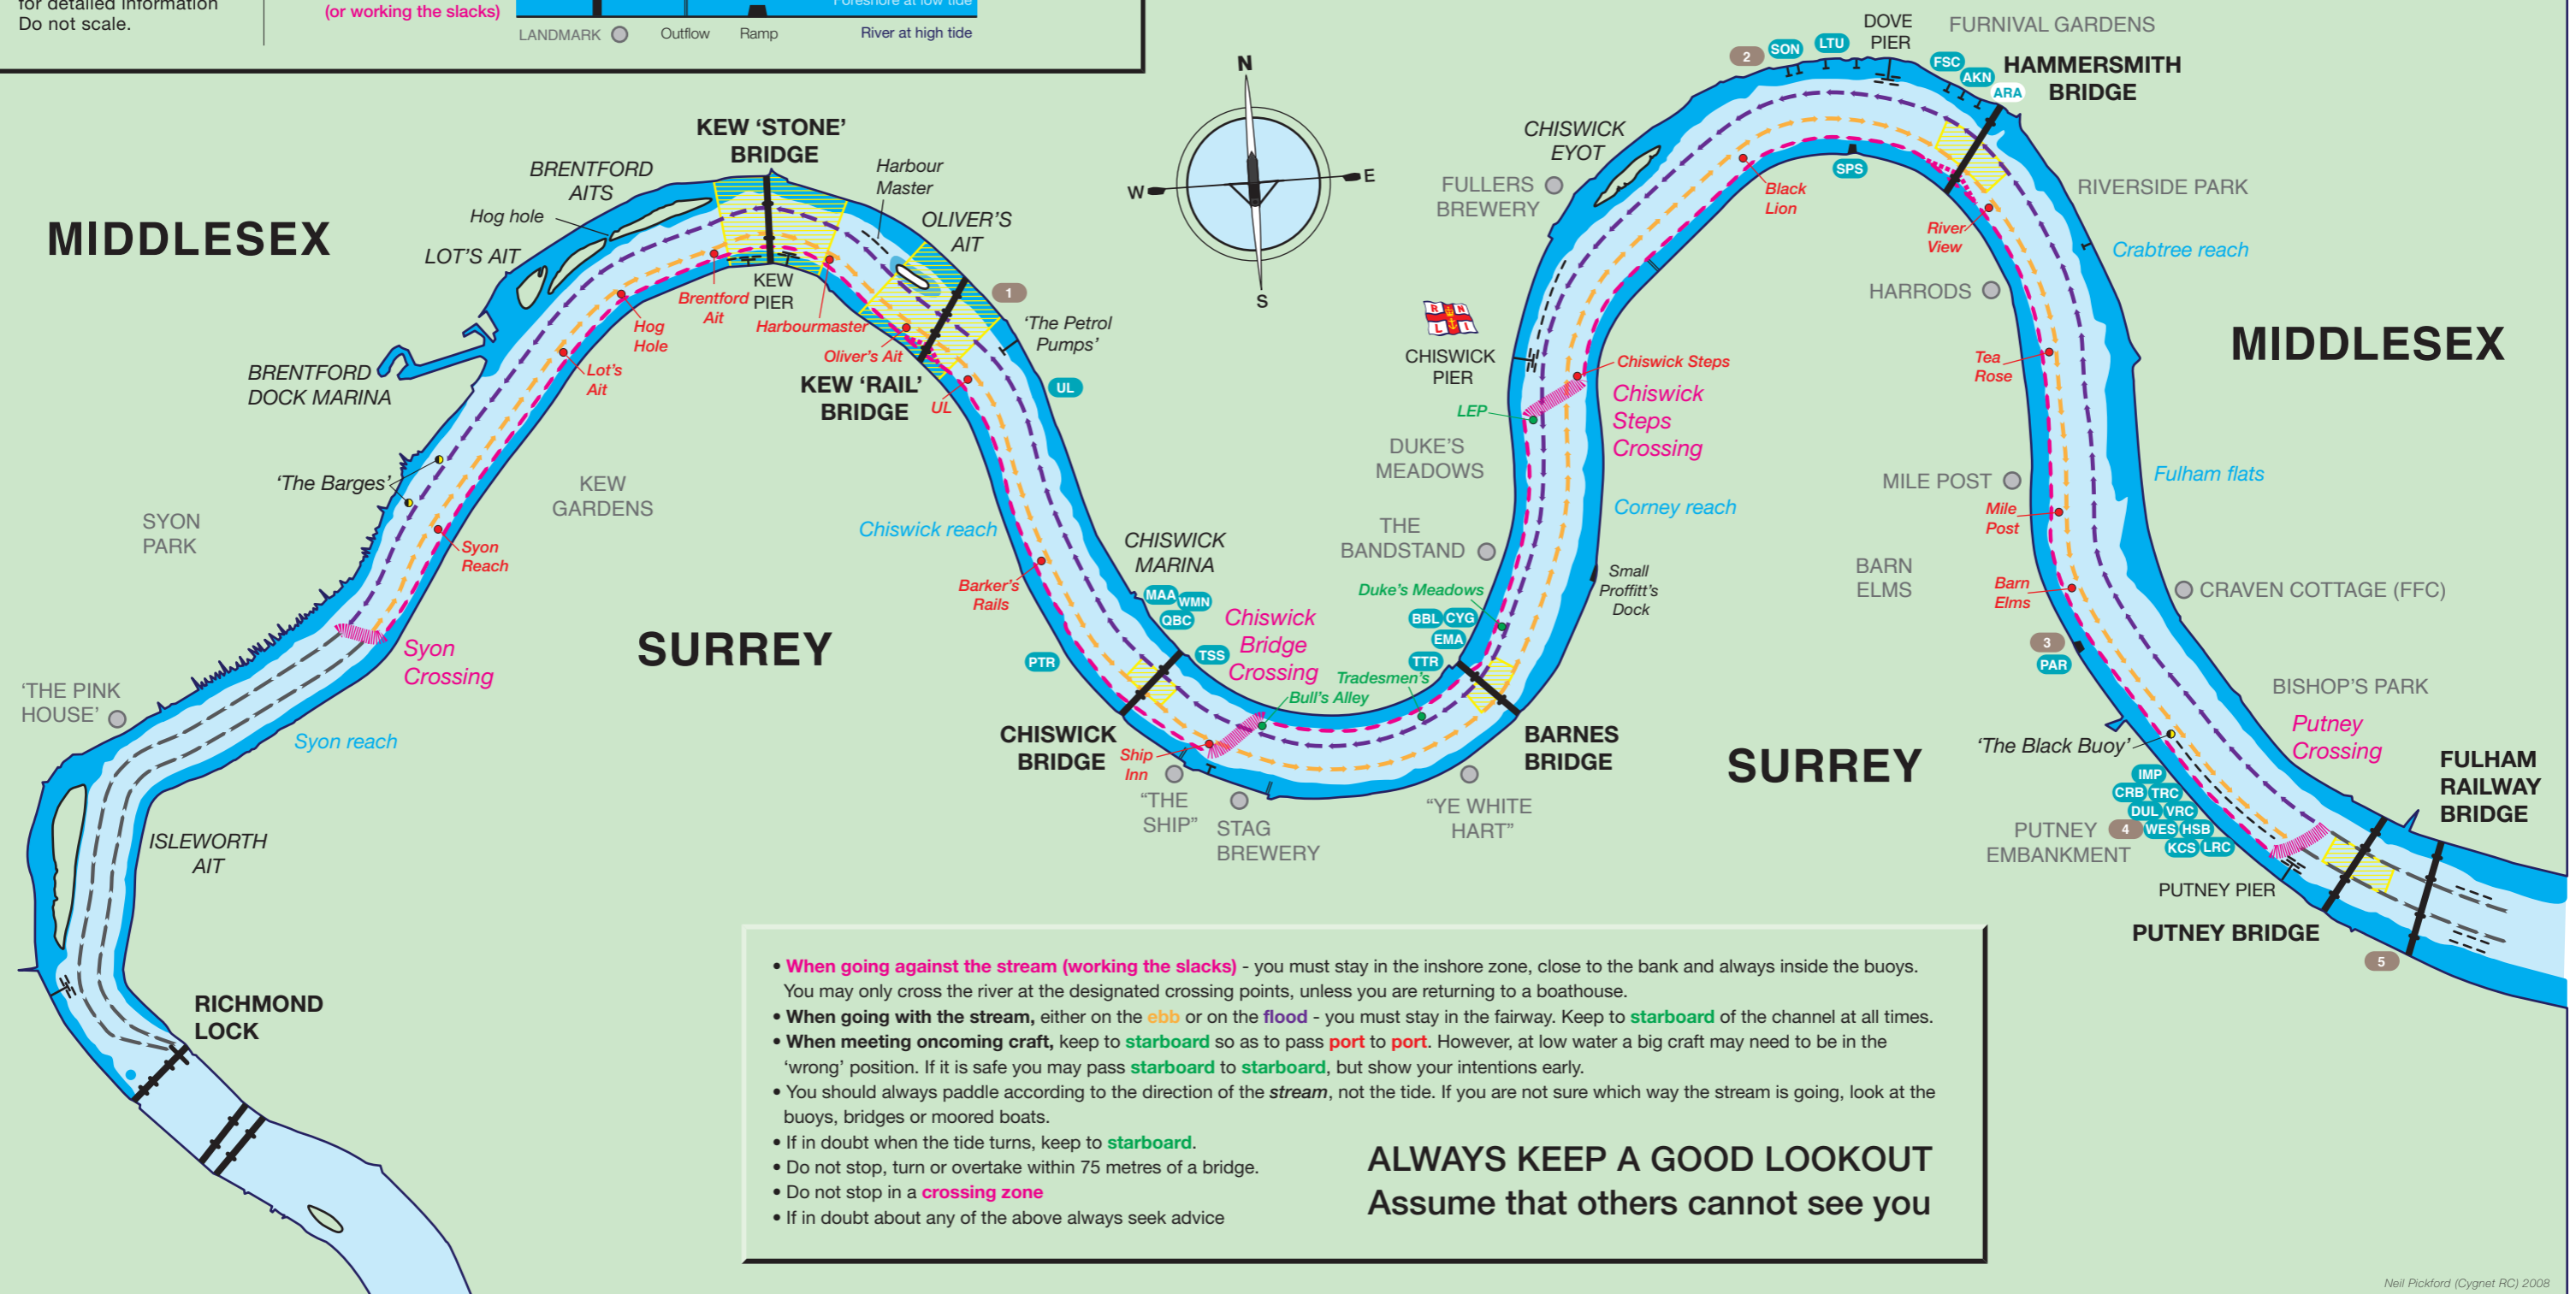

LEGEND

This diagram is for general information only, local names have been used and it is not intended to be definitive. Please refer to Admiralty Chart 3319 for detailed information. Do not scale.

ROWING ON THE TIDEWAY

Neil Pickford (Cygnets RC) 2008

- | | | | | | |
|------------------------------------|-------------------------------------|-----------------------------|--------------------------|------------------------|--------------------------|
| 1 Strand on the Green sailing club | UL University of London (Boathouse) | TSS Tideway Scullers School | SON Sons of the Thames | PAR Parris Priory | CRB Crabtree |
| 2 London Corinthian sailing club | PTR Putney Town | TTR Thames Tradesmen | LTU Latymer Upper School | IMP Imperial College | DUL Dulwich College |
| 3 Barn Elms Boathouse | MAA Mortlake Anglian & Alpha | EMA Emanuel School | SPS St. Paul's School | TRC Thames | HSB HSBC |
| 4 Ranelagh sailing club | QBC Quintin | CYG Cygnets | FSC Furnivall | VRC Vesta | KCS Kings College School |
| 5 Hurlingham Yacht club | WMN Westminster University | BBL Barnes Bridge Ladies | AKN Auriol Kensington | WES Westminster School | LRC London |